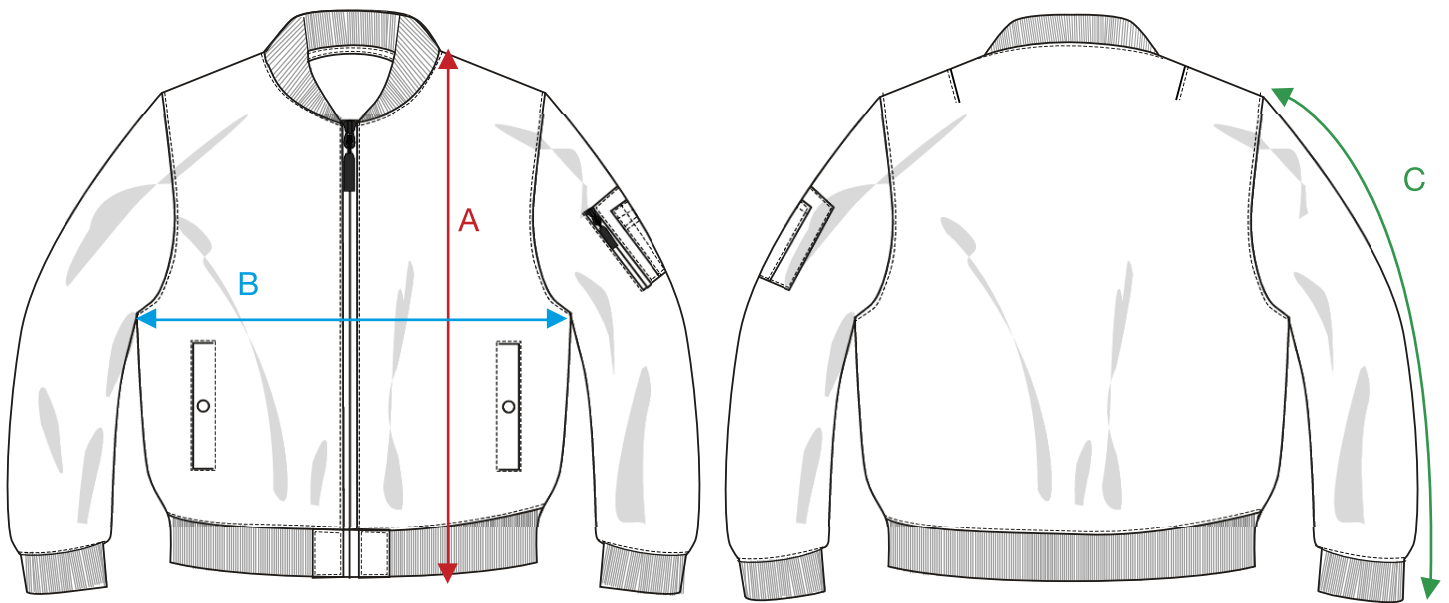

MEASUREMENT SHEET/SIZE SPEC

020955 BOMBER JACKET

FRONT

BACK

MEASUREMENT IN CM	XS	S	M	L	XL	XXL	3XL
A - BODYLENGTH FRONT HPS	66	69	71	73	75	77	79
B - 1/2 CHEST WIDTH	53	58	61	64	68	75	76
C - SLEEVELENGTH	65	67,5	69	70,5	71,5	72,5	73

Sizing chart is in centimeters and sizing is subject to a market accepted tolerance. No rights may be derived from this sizing chart.