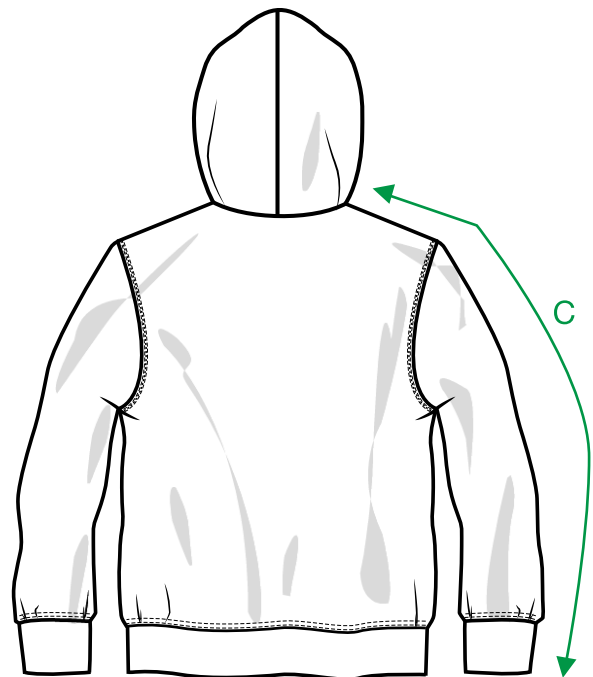

## MEASUREMENT SHEET/SIZE SPEC

021034 BASIC HOODY FULL ZIP

FRONT

BACK

MEASUREMENT IN CM	XS	S	M	L	XL	XXL	3XL	4XL	5XL
A - 1/2 CHEST	46	50	54	59	64	69	75	81	87
B - BODYLENGTH FRONT HPS	64	67	70	73	76	79	82	85	88
C - SHOULDER + SLEEVELENGTH	75	77	79	81	83,5	86	88,5	90,5	92,5

Sizing chart is in centimeters and sizing is subject to a market accepted tolerance. No rights may be derived from this sizing chart.