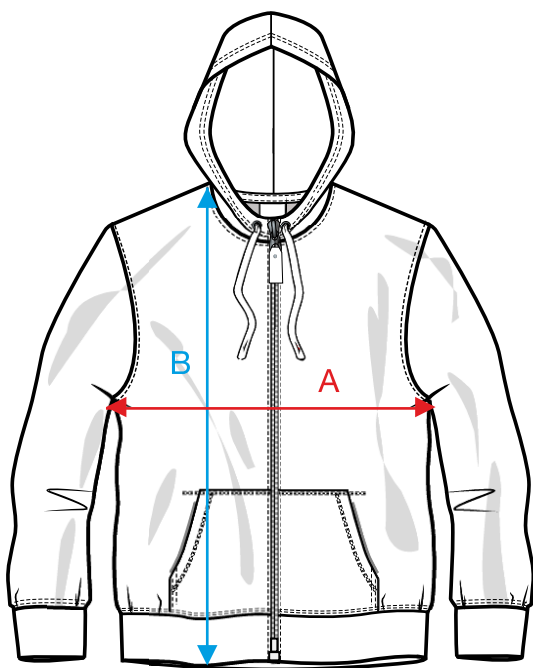

## MEASUREMENT SHEET/SIZE SPEC

021034 BASIC HOODY FULL ZIP

FRONT

BACK

MEASUREMENT IN CM	XS	S	M	L	XL	XXL	3XL	4XL	5XL
A - 1/2 CHEST	46	50	54	59	64	69	75	81	87
B - BODYLENGTH FRONT HPS	64	67	70	73	76	79	82	85	88
C - SHOULDER + SLEEVELENGTH	75	77	79	81	83,5	86	88,5	90,5	92,5

Sizing chart is in centimeters and sizing is subject to a market accepted tolerance. No rights may be derived from this sizing chart.