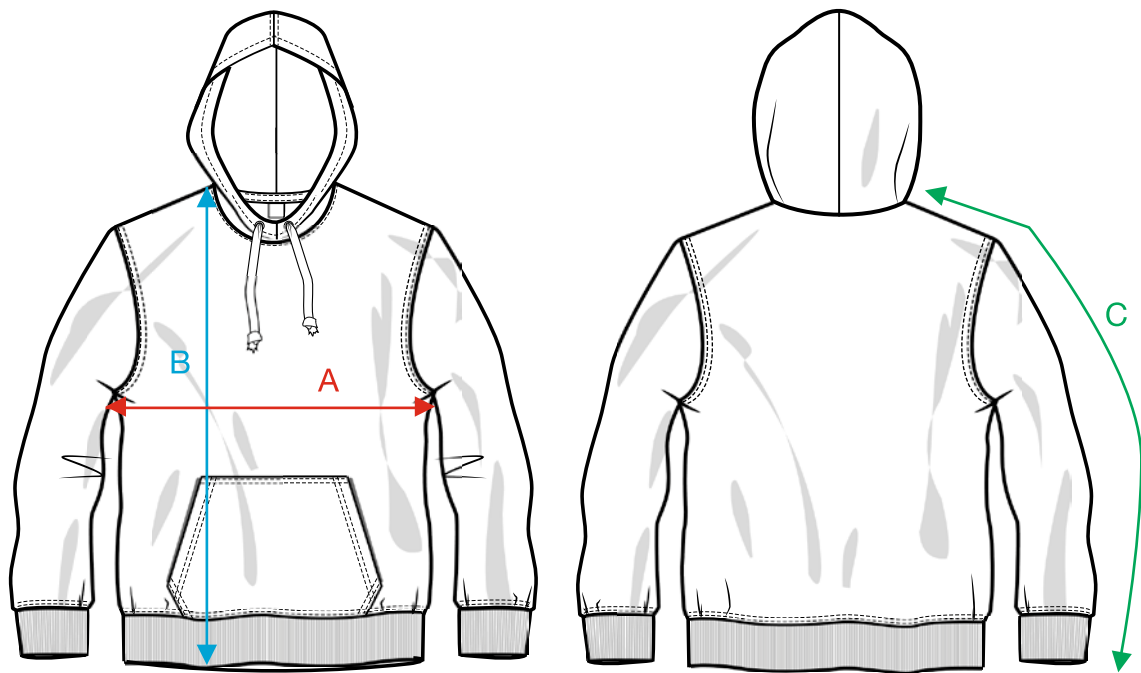

MEASUREMENT SHEET/SIZE SPEC

021031 BASIC HOODY

FRONT

BACK

MEASUREMENT IN CM	XS	S	M	L	XL	XXL	3XL	4XL	5XL
A - 1/2 CHEST	46	50	54	59	64	69	75	81	87
B - BODYLENGTH FRONT HPS	64	67	70	73	76	79	82	85	88
C - SHOULDER + SLEEVELENGTH	75	77	79	81	83,5	86	88,5	90,5	92,5

Sizing chart is in centimeters and sizing is subject to a market accepted tolerance. No rights may be derived from this sizing chart.